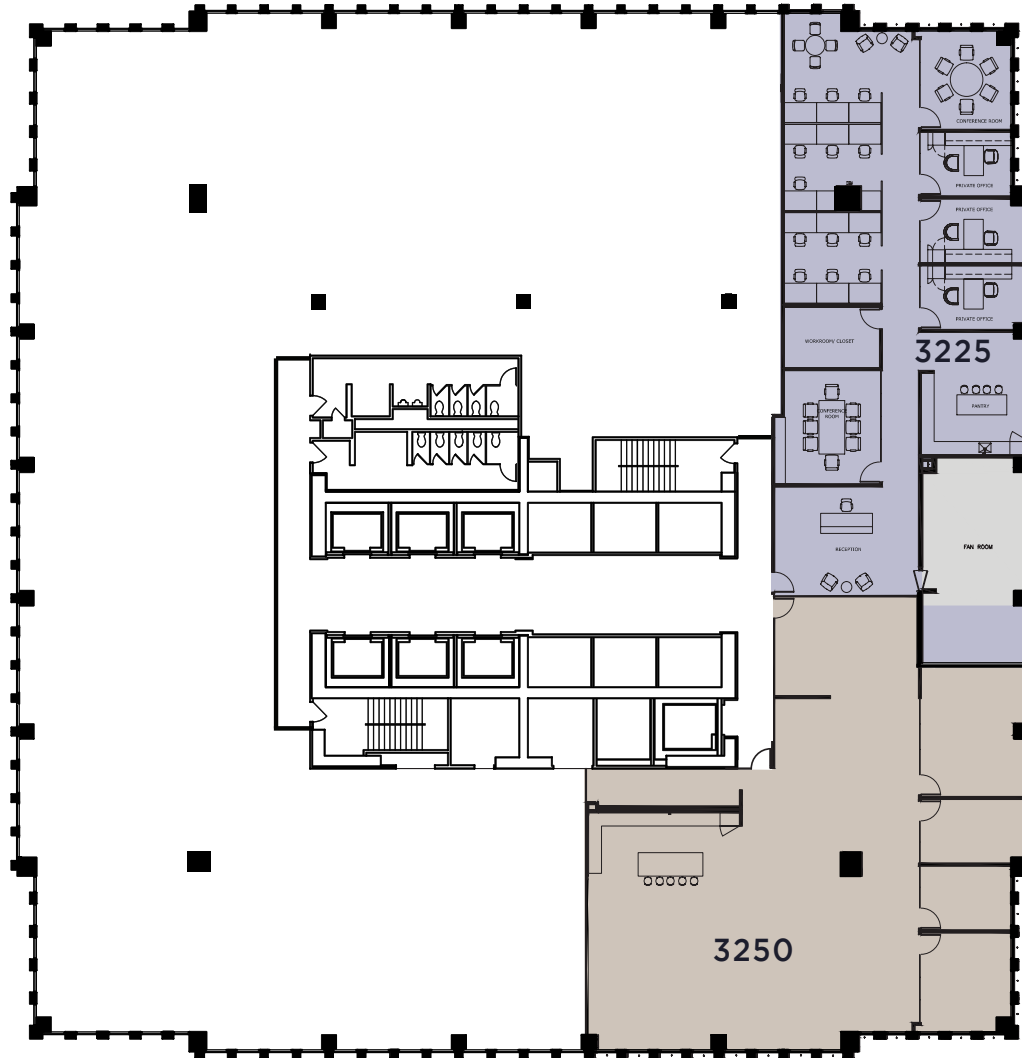

181 MADISON

32ND FLOOR

181 MADISON

SUITE 3225 | SIZE: 3,427 RSF
SUITE 3250 | SIZE: 4,279 RSF

SUITE 3225 - VIRTUAL TOUR

SUITE 3250 - VIRTUAL TOUR

MADISON ST.

WELLS ST.