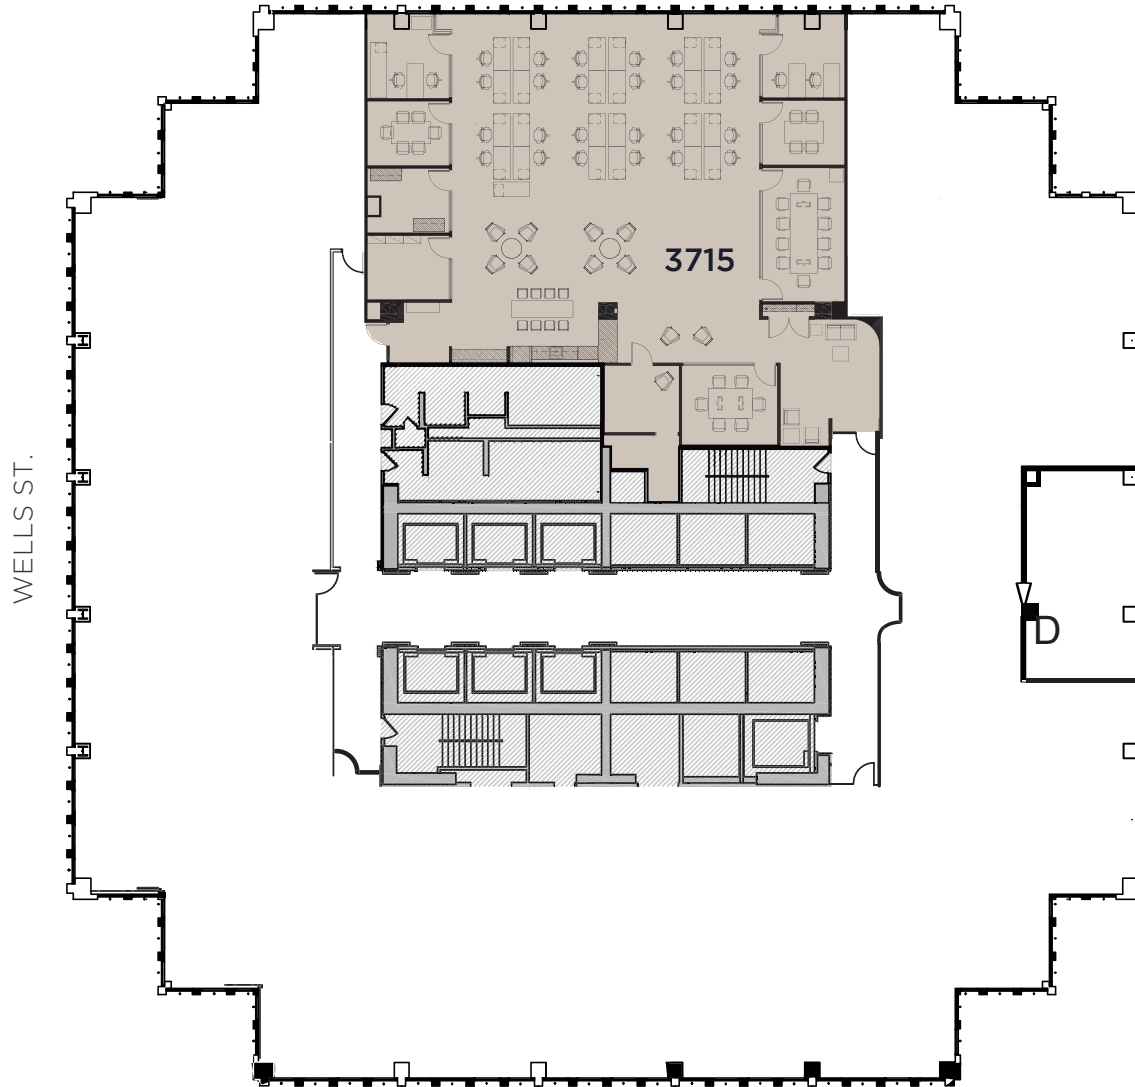

181 MADISON

37TH FLOOR

181 MADISON

SUITE 3715 | SIZE: 5,144 RSF

SUITE 3715 - VIRTUAL TOUR

MADISON ST.

WELLS ST.

MARK BUTH
 p: 312.558.3860
 e: MButh@mbres.com