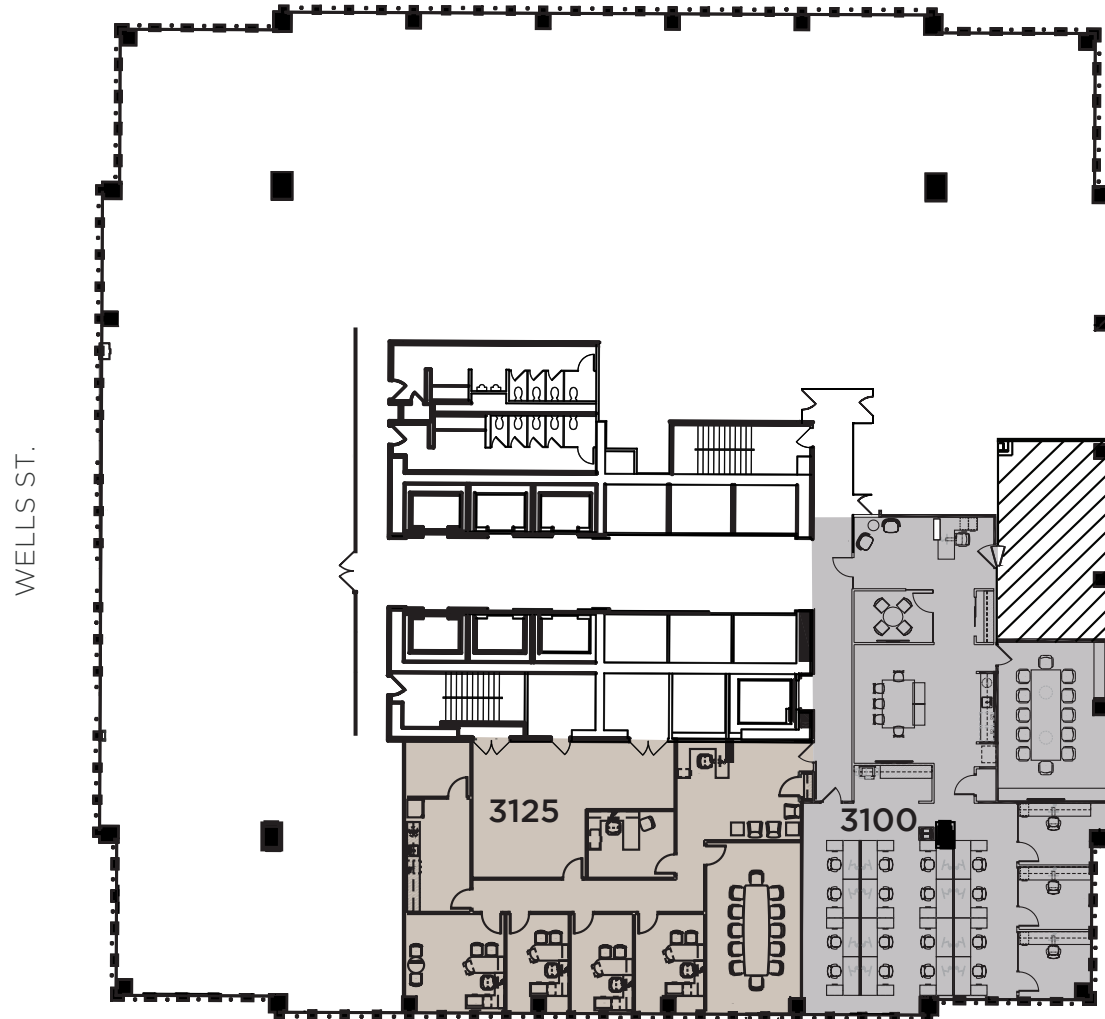

181 MADISON

181 MADISON

SUITE 3125 | SIZE: 3,204 RSF
SUITE 3100 | SIZE: 3,462 RSF

31ST FLOOR

MADISON ST.

MARK BUTH
p: 312.558.3860
e: MButh@mbres.com

ASHLEY HARRISON
p: 312.558.3856
e: AHarrison@mbres.com

Disclaimer: Please note this floor plan is for marketing purposes and is to be used as a guide only. All efforts have been made to ensure its accuracy at time of issuance. Details are subject to change without notice, and may vary slightly between 2D and 3D plan types.