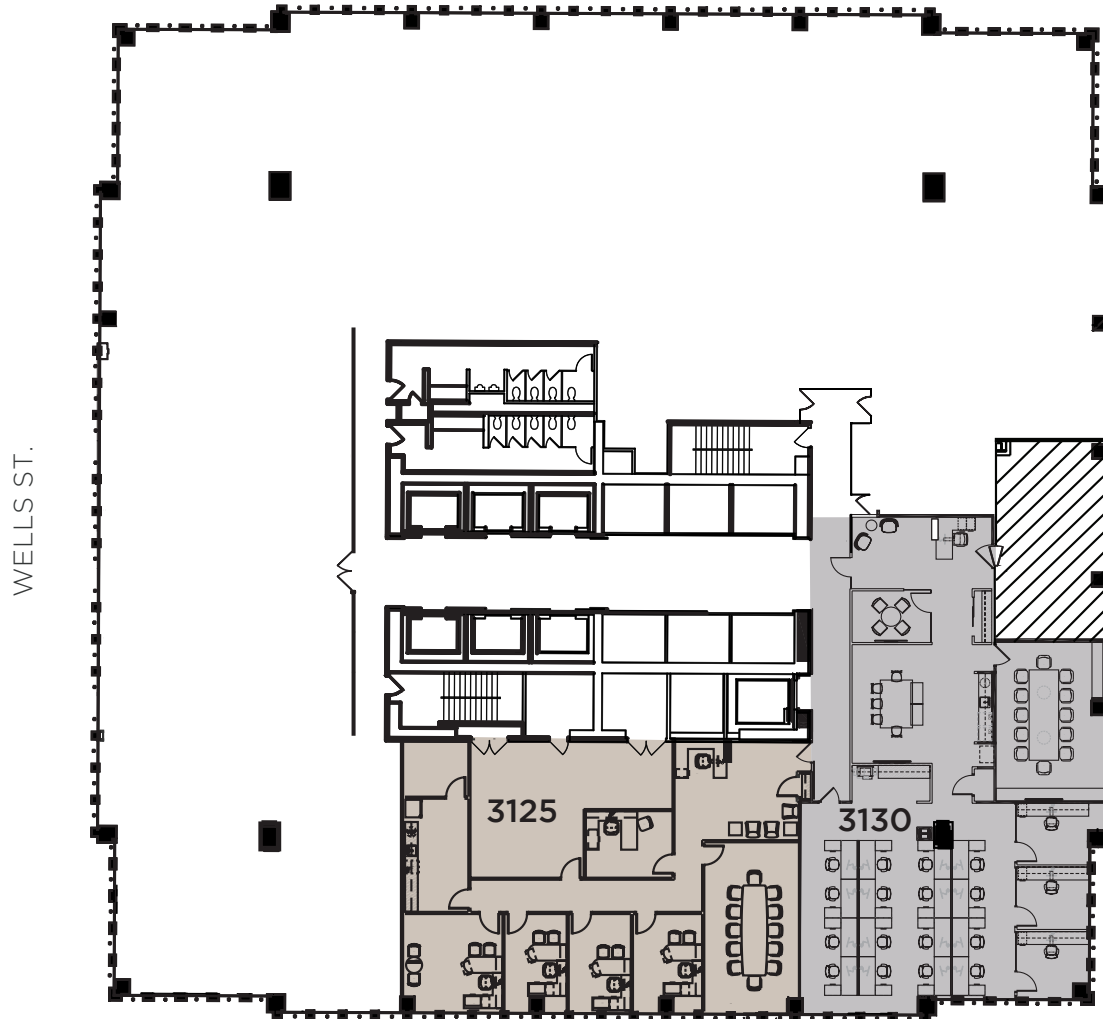

181 MADISON

181 MADISON

SUITE 3125 | SIZE: 3,204 RSF

SUITE 3130 | SIZE: 3,462 RSF - Available August 2021

31ST FLOOR

MADISON ST.

MARK BUTH
 p: 312.558.3860
 e: MButh@mbres.com

ASHLEY HARRISON
 p: 312.558.3856
 e: AHarrison@mbres.com