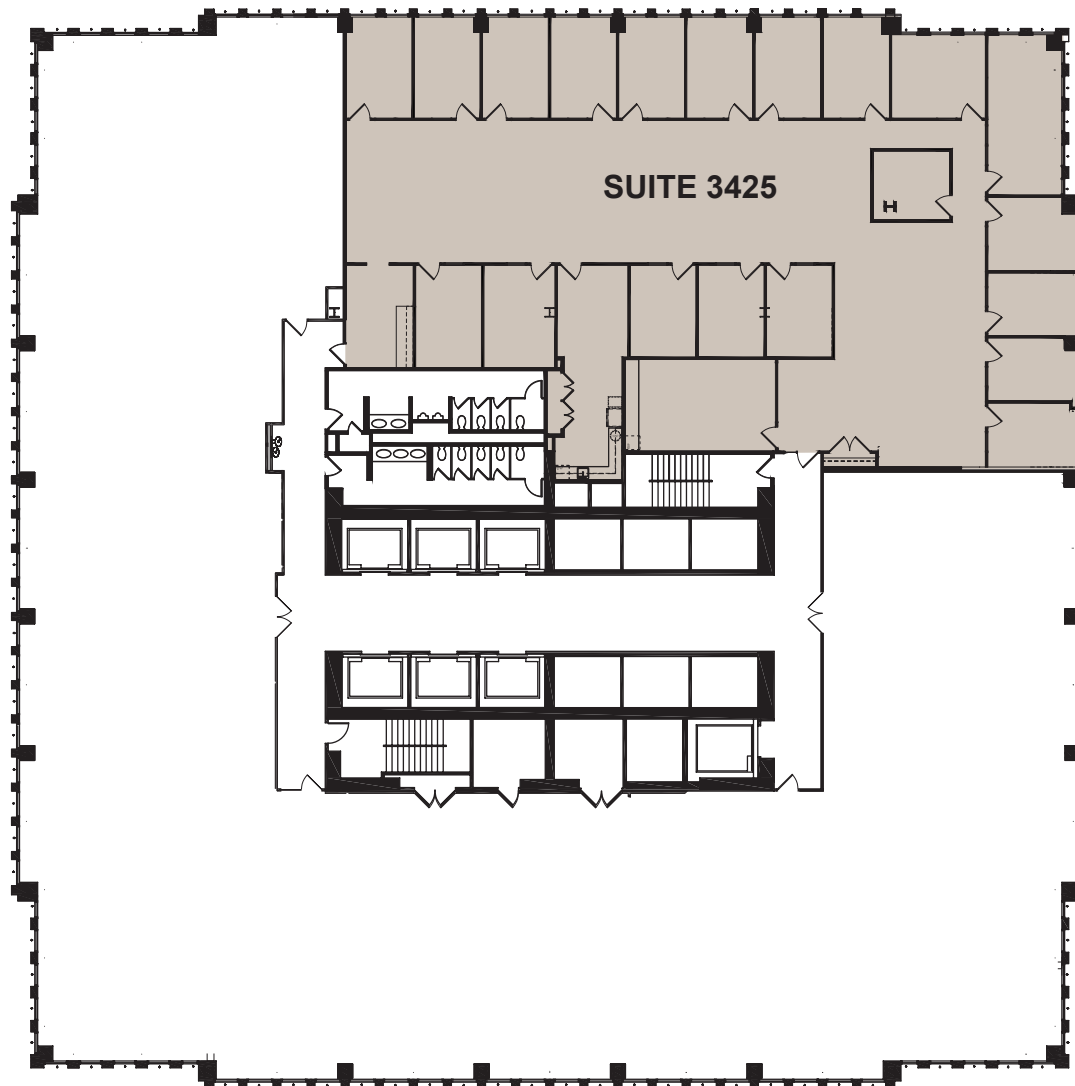

181 MADISON

34TH FLOOR

181 MADISON

SUITE 3425 | SIZE: 7,968 RSF - AVAILABLE NOW

SUITE 3425 - VIRTUAL TOUR

MADISON ST.

WELLS ST.

MARK BUTH
p: 312.558.3860
e: MButh@mbres.com