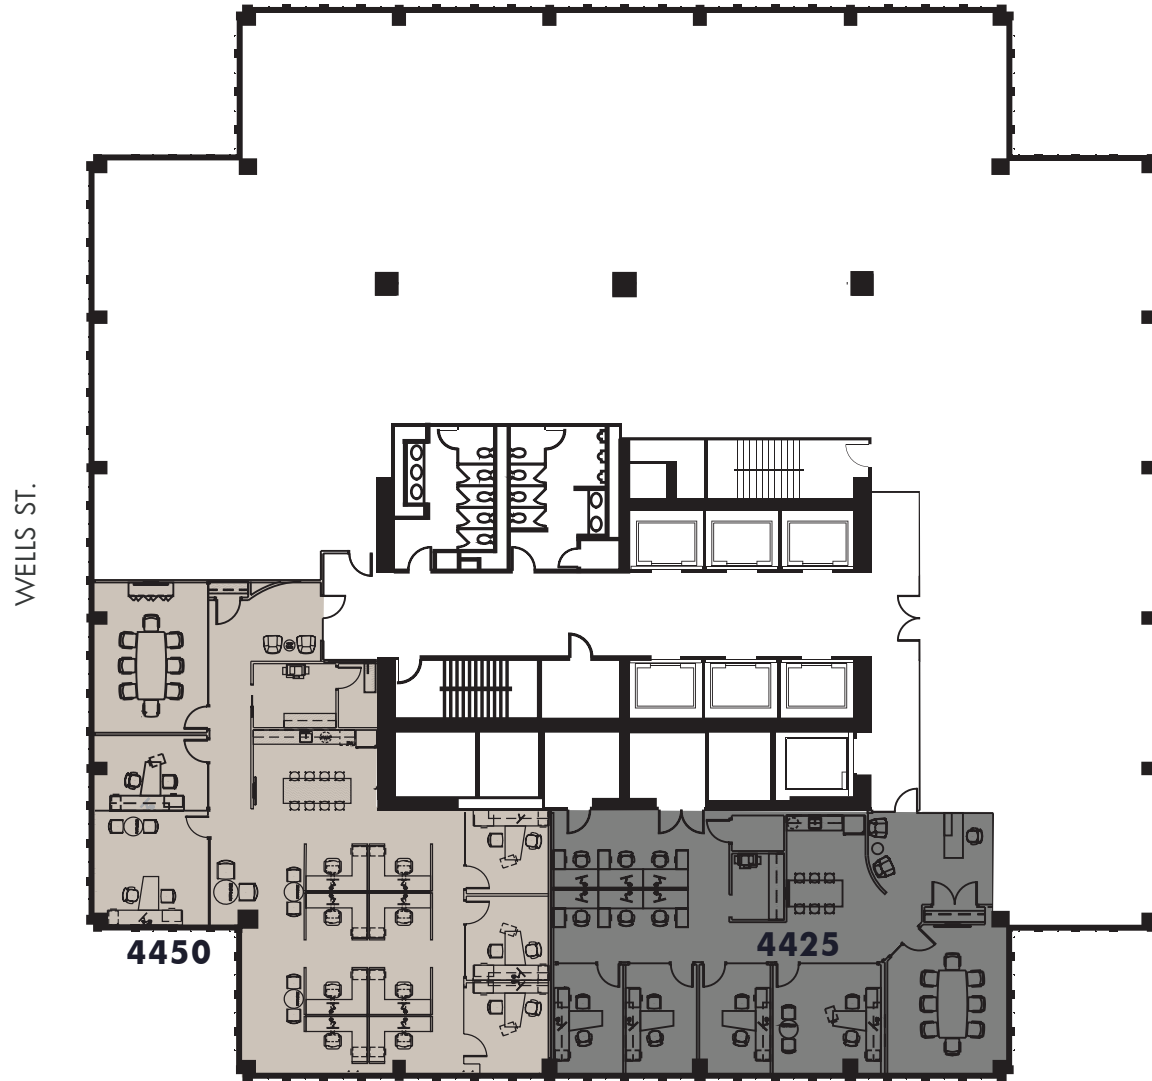

181 MADISON

44TH FLOOR

# 181 MADISON

SUITE 4425 | SIZE: 2,539 RSF  
SUITE 4450 | SIZE: 3,458 RSF

MADISON ST.

KELSEY MORGAN  
p: 312.558.3825  
e: KMorgan@mbres.com

MARK BUTH  
p: 312.558.3860  
e: MButh@mbres.com