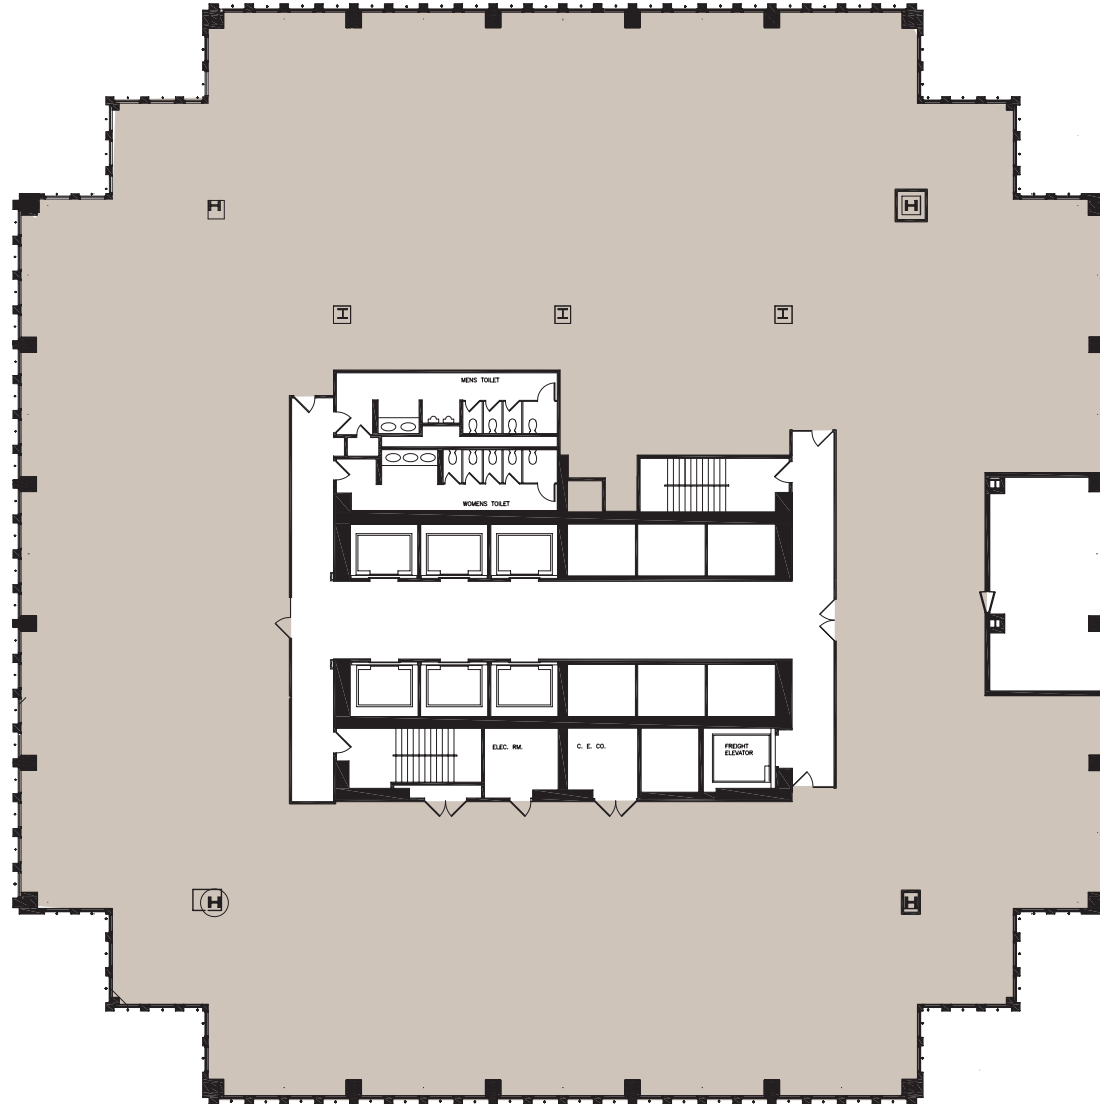

181 MADISON

36TH FLOOR

# 181 MADISON

FULL FLOOR | SIZE: 21,207 RSF

MADISON ST.

WELLS ST.

KELSEY MORGAN  
 p: 312.558.3825  
 e: KMorgan@mbres.com

MARK BUTH  
 p: 312.558.3860  
 e: MButh@mbres.com