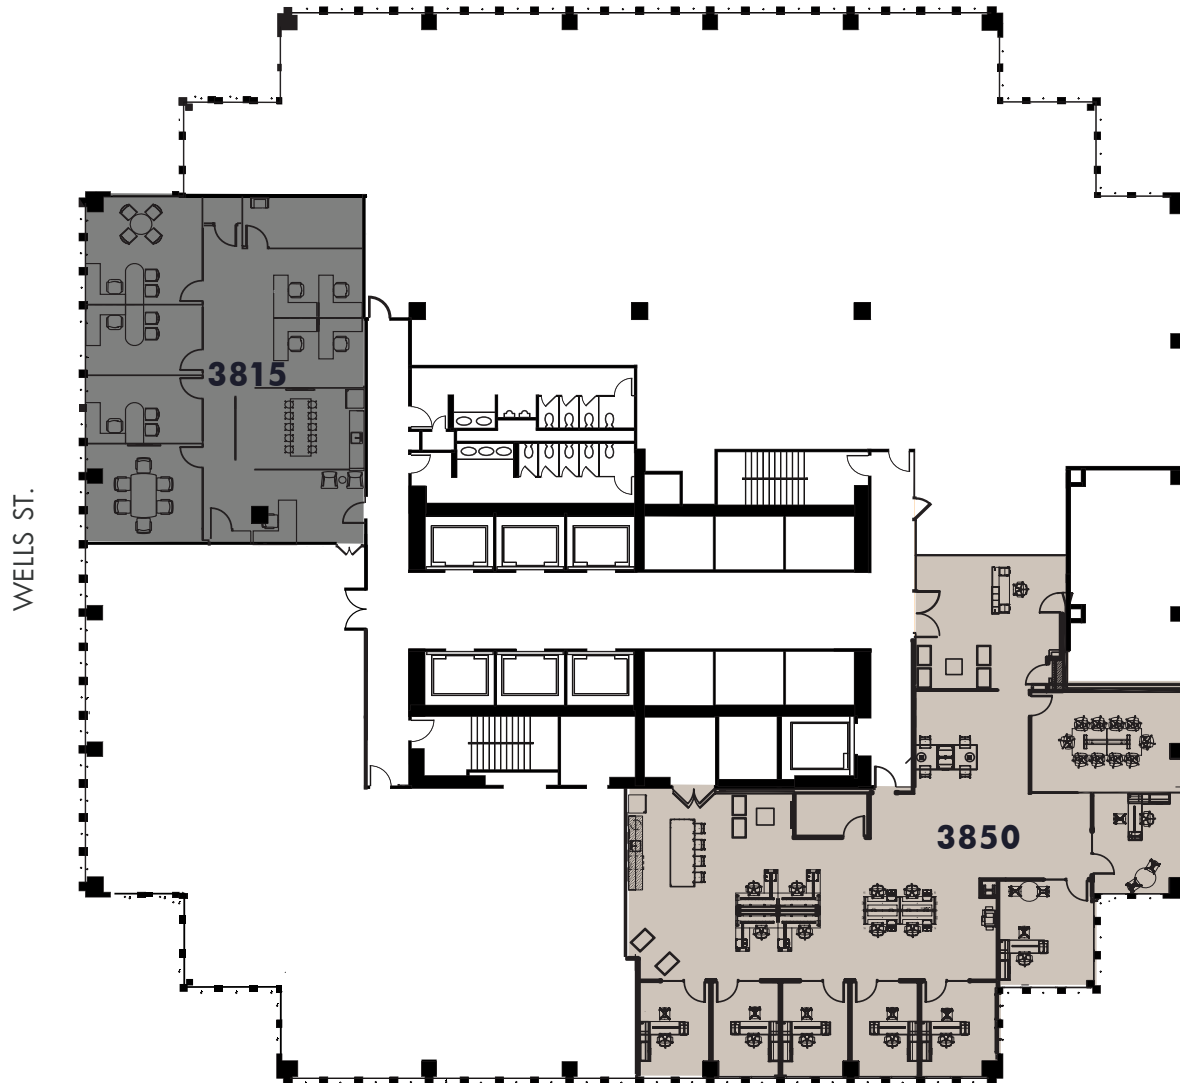

181 MADISON

38TH FLOOR

181 MADISON

SUITE 3815 | SIZE: 2,426 SF (Available February 1, 2019)

SUITE 3850 | SIZE: 4,710 SF

MADISON ST.

MARK BUTH
p: 312.558.3860
e: MButh@mbres.com

DENNIS MCGANN
p: 312.558.3867
e: DMcGann@mbres.com