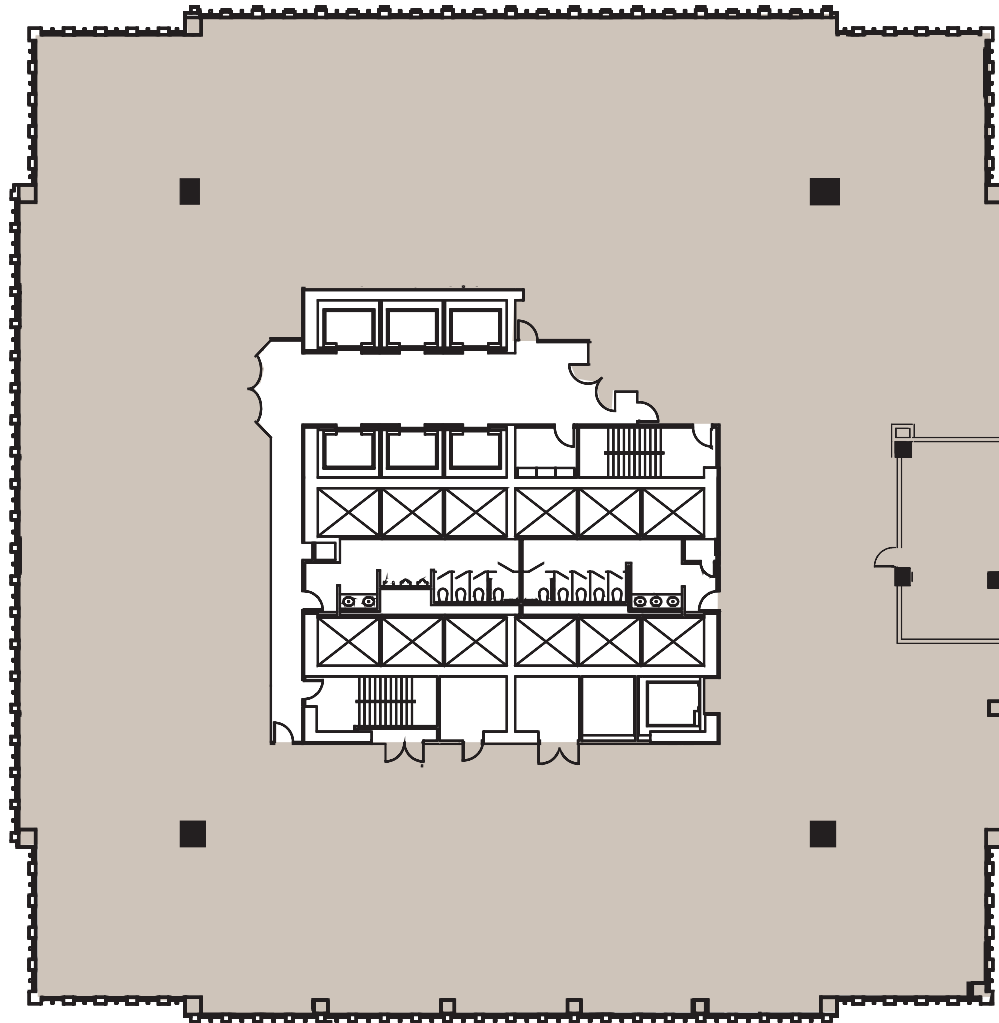

181 MADISON

20TH FLOOR

181 MADISON

FULL FLOOR | SIZE: 22,318 RSF - AVAILABLE NOW

MADISON ST.

WELLS ST.

MARK BUTH
p: 312.558.3860
e: MButh@mbres.com

ELLEN TRAGER
p: 312.819.6040
e: ETrager@mbres.com