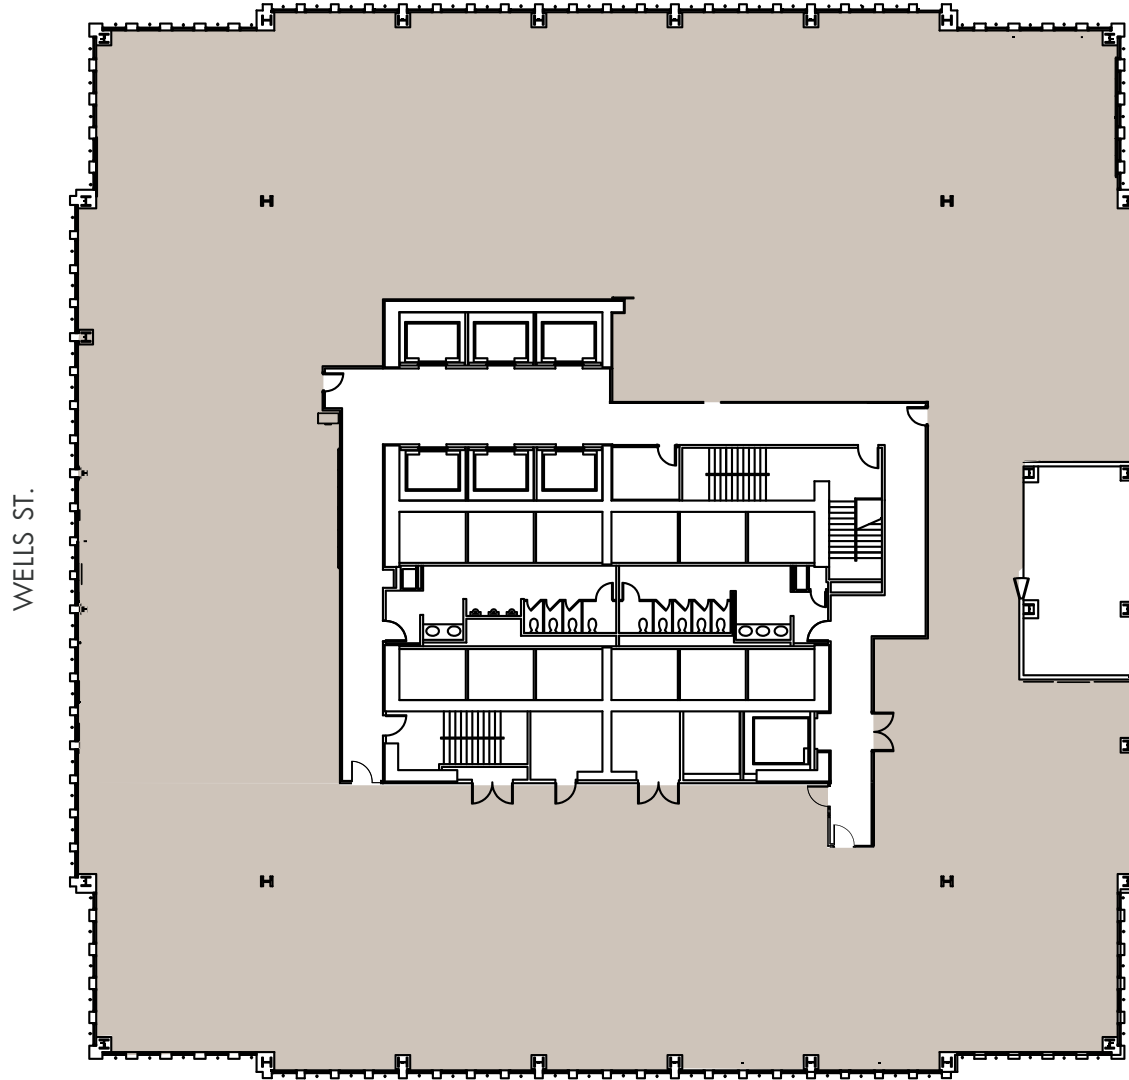

181 MADISON

19TH FLOOR

181 MADISON

FULL FLOOR | SIZE: 22,133 RSF - AVAILABLE NOW

MADISON ST.

MARK BUTH
 p: 312.558.3860
 e: MBut@mbres.com

ELLEN TRAGER
 p: 312.819.6040
 e: ETrager@mbres.com