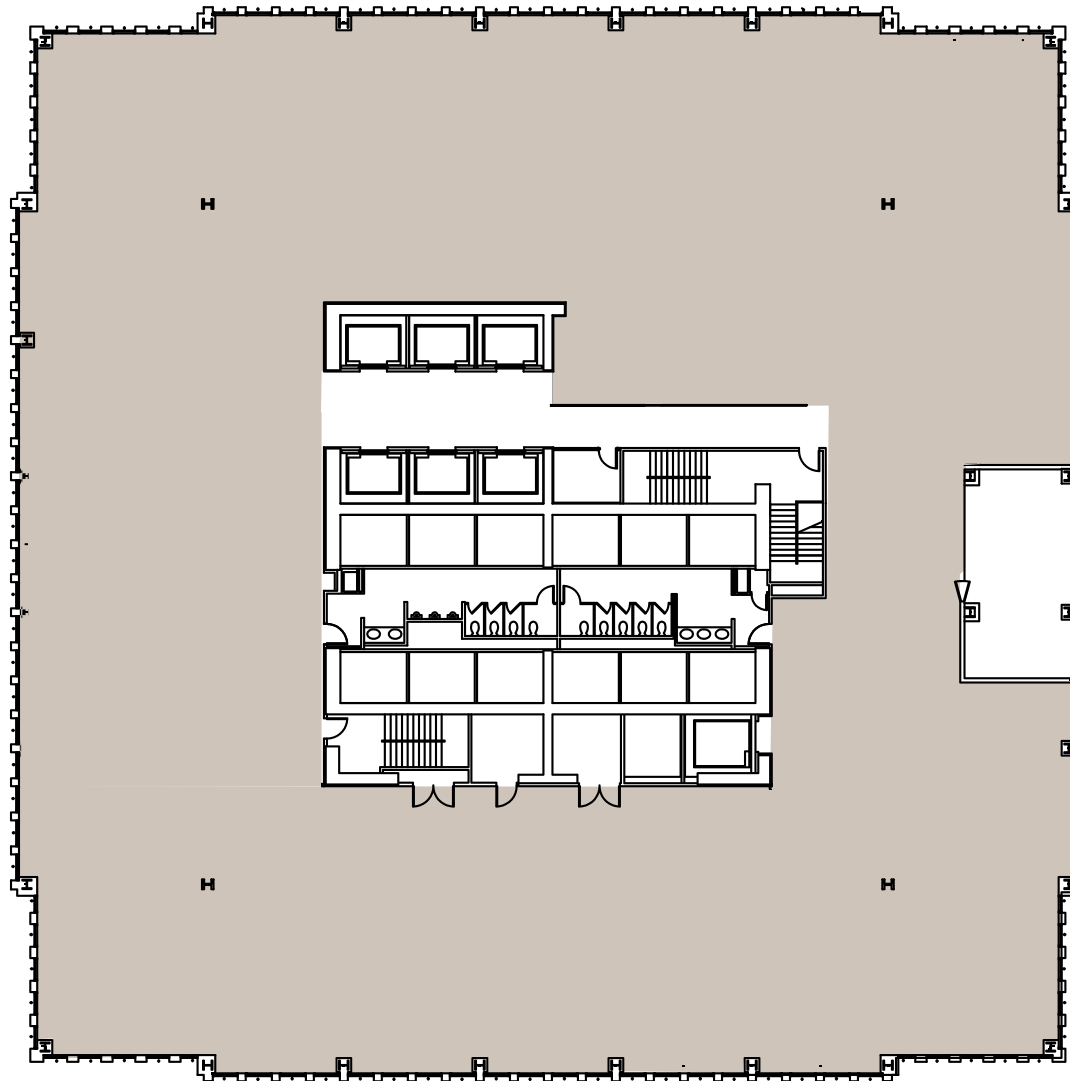

181 MADISON

19TH FLOOR

# 181 MADISON

FULL FLOOR | SIZE: 22,133 RSF - AVAILABLE NOW

**FULL FLOOR - VIRTUAL TOUR**

MADISON ST.

WELLS ST.

MARK BUTH  
p: 312.558.3860  
e: MBut@mbres.com

ELLEN TRAGER  
p: 312.819.6040  
e: ETrager@mbres.com

Disclaimer: Please note this floor plan is for marketing purposes and is to be used as a guide only. All efforts have been made to ensure its accuracy at time of issuance. Details are subject to change without notice, and may vary slightly between 2D and 3D plan types.